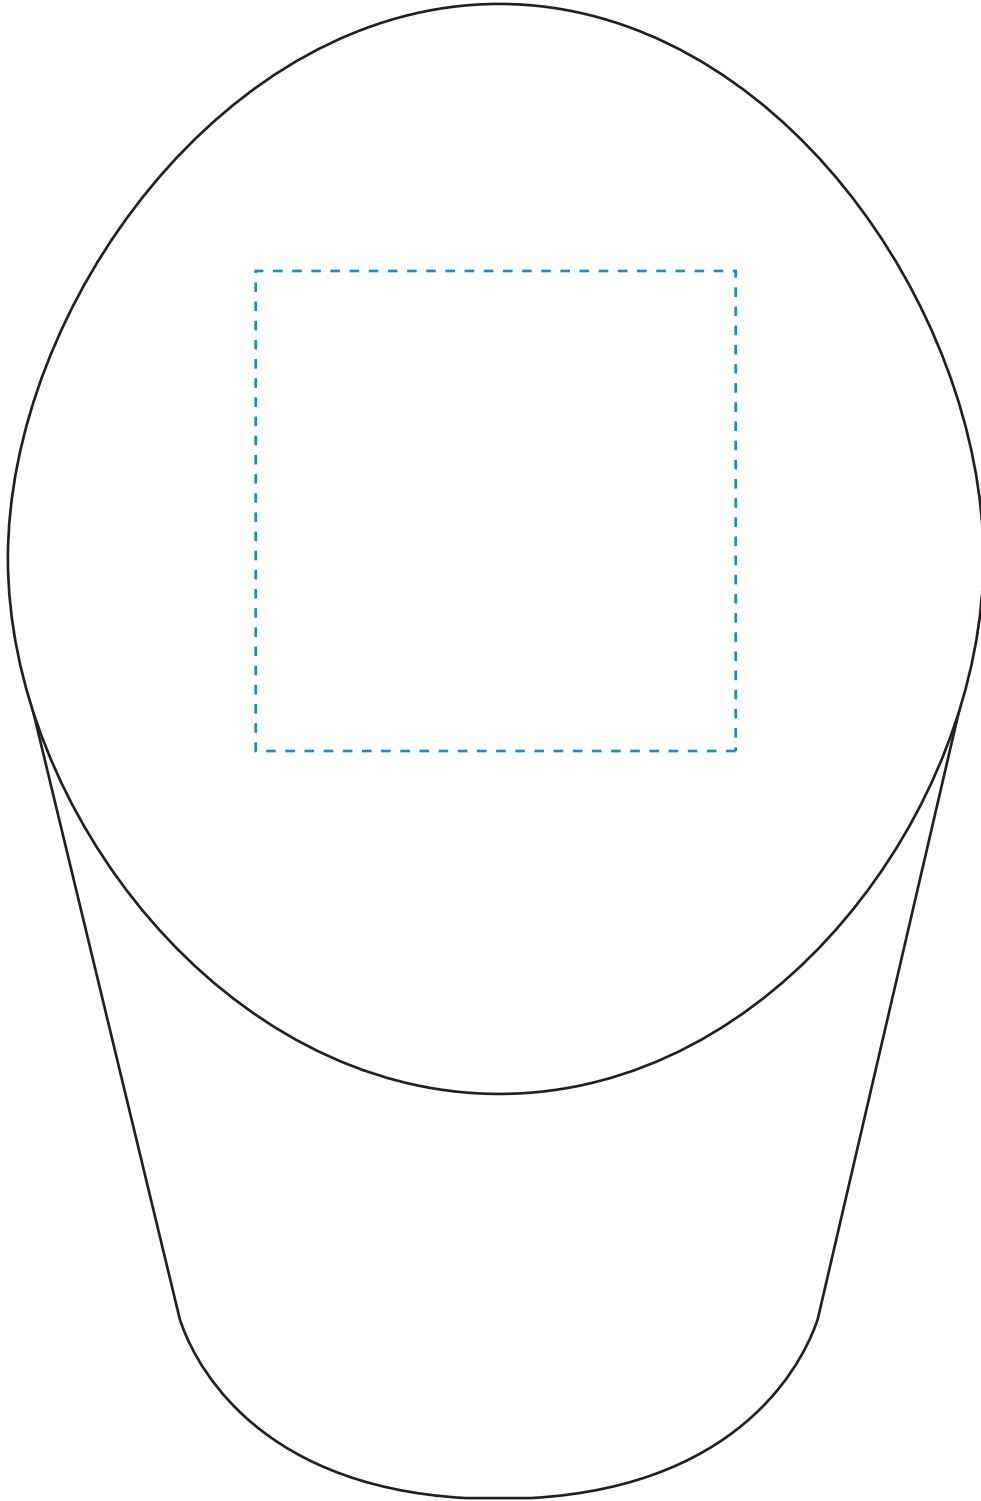

SKEWED VIEW SHOWN

Standard Etch: Reverse
Etch on BACK of Piece

2023 WESTCOTT VASE 8"

Blue line represents the max image area.