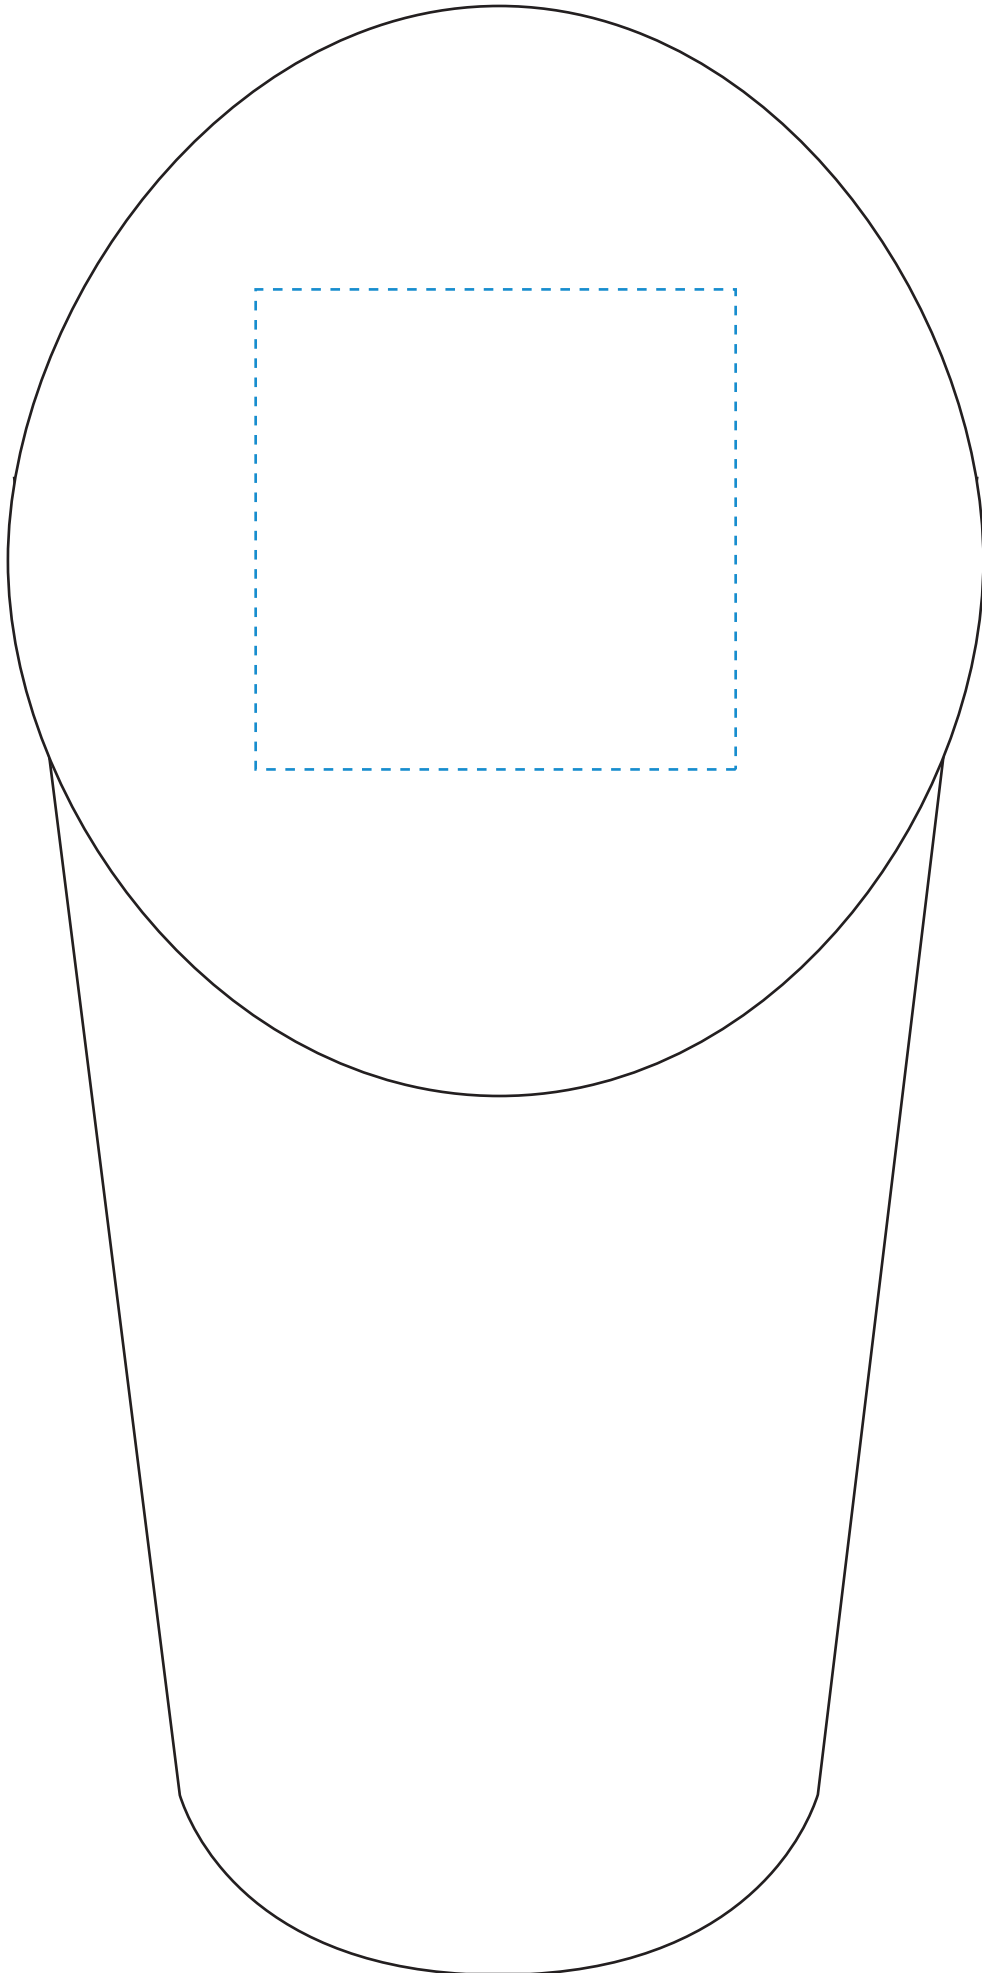

**SKEWED VIEW SHOWN**

Standard Etch: Reverse  
Etch on BACK of Piece

**2024 WESTCOTT VASE 10-1/2"**

Blue line represents the max image area.