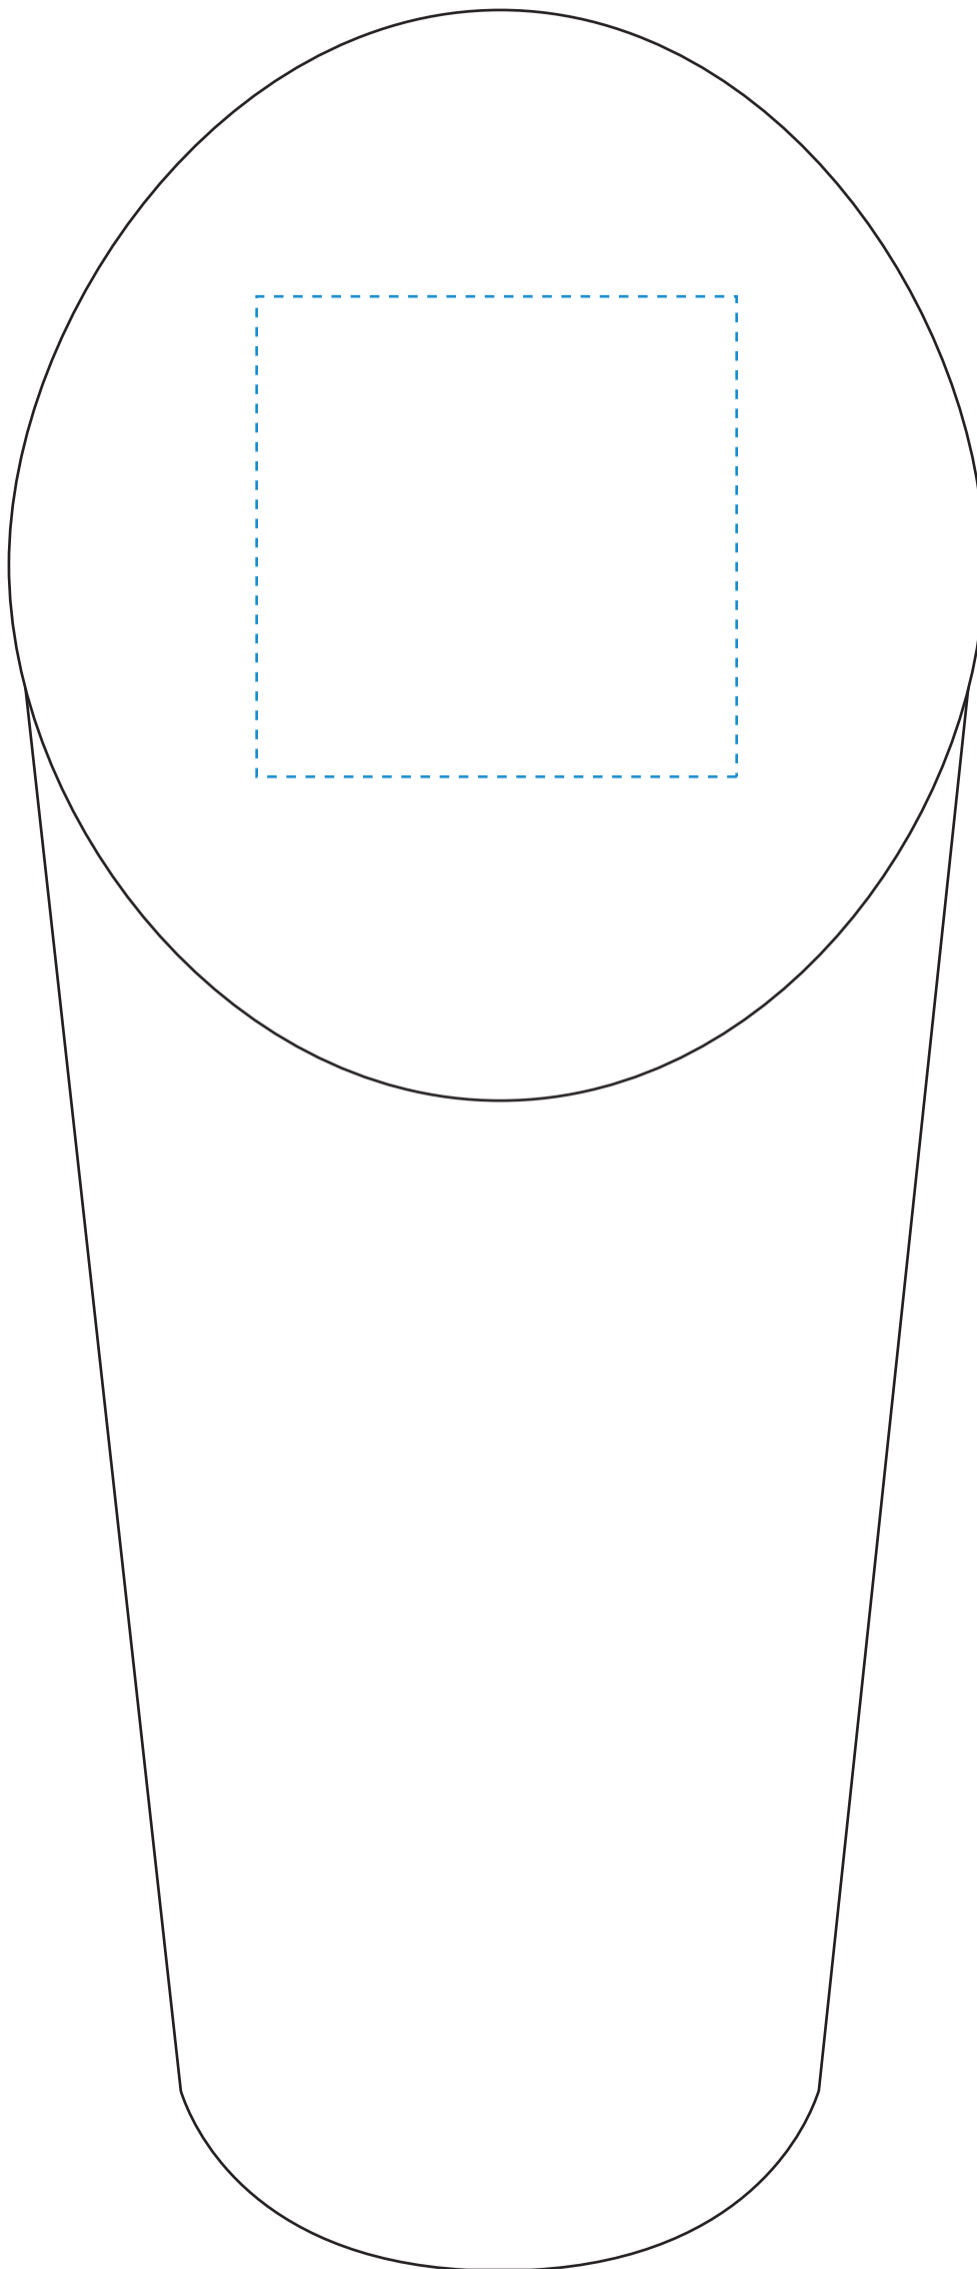

SKEWED VIEW SHOWN

Standard Etch: Reverse
Etch on BACK of Piece

2025 WESTCOTT VASE 11-1/2"

Blue line represents the max image area.