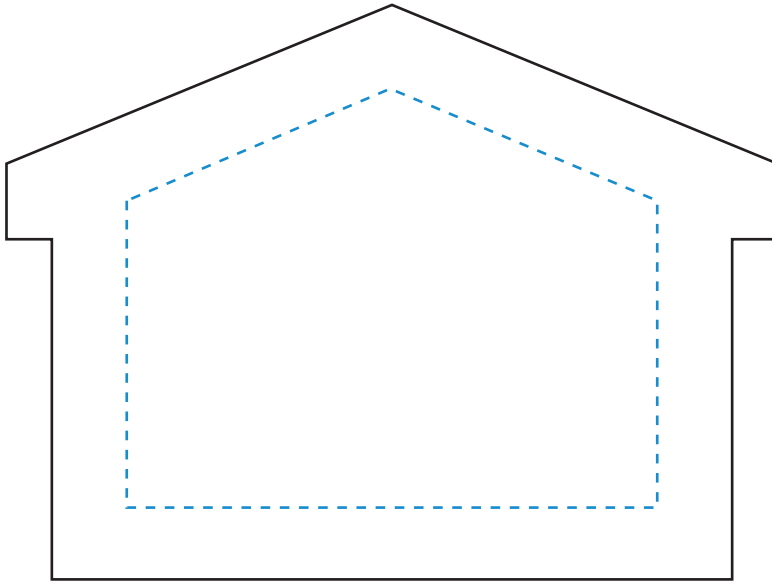

Standard Etch: Reverse

5505 HOUSE PAPERWEIGHT - 4" W

Blue line represents the max image area.