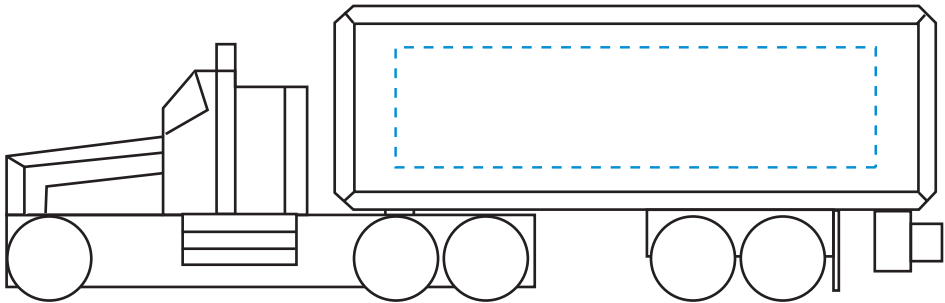

Standard Etch: Front

5716 LONG HAUL TRUCK 5-1/8" W  
Blue line represents the max image area.